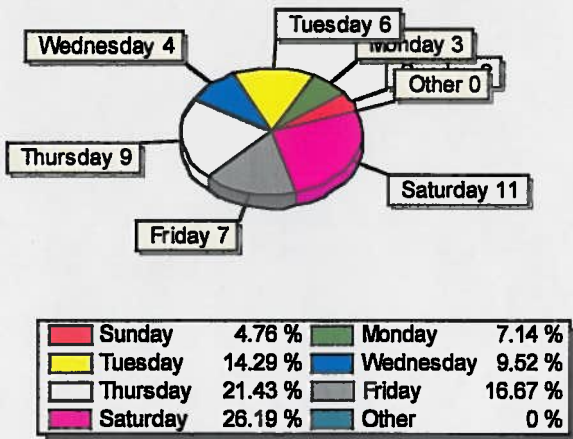

If there are any questions or wish to discuss things within the department, please feel free to come talk to me.

RECEIVED

MAY 8 2024

Initial: dg

Incident Frequency by TYPE (Top 14 of 14 Shown) (Using DATE RECD)

By Day of Week

Weekday vs Weekend

Search Criteria: (LOGNUM >= 'A4-24-00001')  
 (LOGNUM <= 'A4-24-10000')  
 (DISTRICT >= '07')  
 (DATE\_RECD >= TO\_DATE('4/1/2024','MM/DD/YYYY'))  
 (DATE\_RECD <= TO\_DATE('4/30/2024','MM/DD/YYYY'))