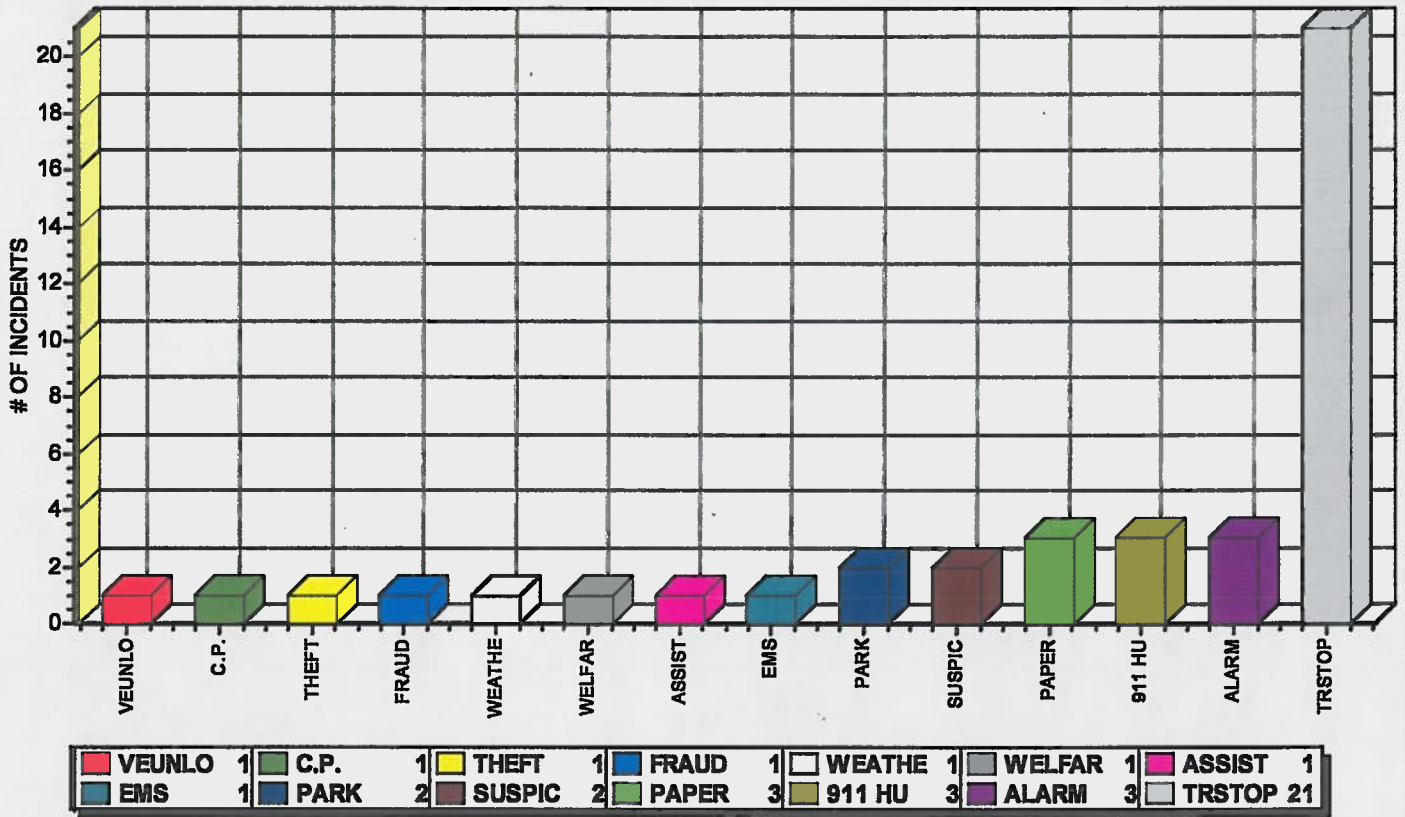

By Day of Week

Weekday vs Weekend

Search Criteria: (LOGNUM >= 'A4-24-00001')  
 (LOGNUM <= 'A4-24-10000')  
 (DISTRICT >= '07')  
 (DATE\_RECD >= TO\_DATE('4/1/2024','MM/DD/YYYY'))  
 (DATE\_RECD <= TO\_DATE('4/30/2024','MM/DD/YYYY'))