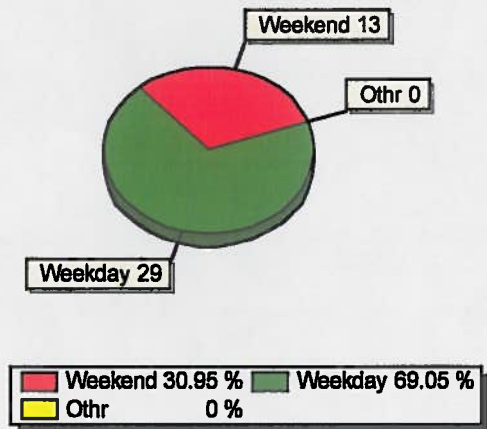

If there are any questions or wish to discuss things within the department, please feel free to come talk to me.

RECEIVED

MAY 8 2024

Initial: dg

Incident Frequency by TYPE (Top 14 of 14 Shown) (Using DATE RECD)

By Day of Week

Weekday vs Weekend

Search Criteria: (LOGNUM >= 'A4-24-00001')  
 (LOGNUM <= 'A4-24-10000')  
 (DISTRICT >= '07')  
 (DATE\_RECD >= TO\_DATE('4/1/2024','MM/DD/YYYY'))  
 (DATE\_RECD <= TO\_DATE('4/30/2024','MM/DD/YYYY'))