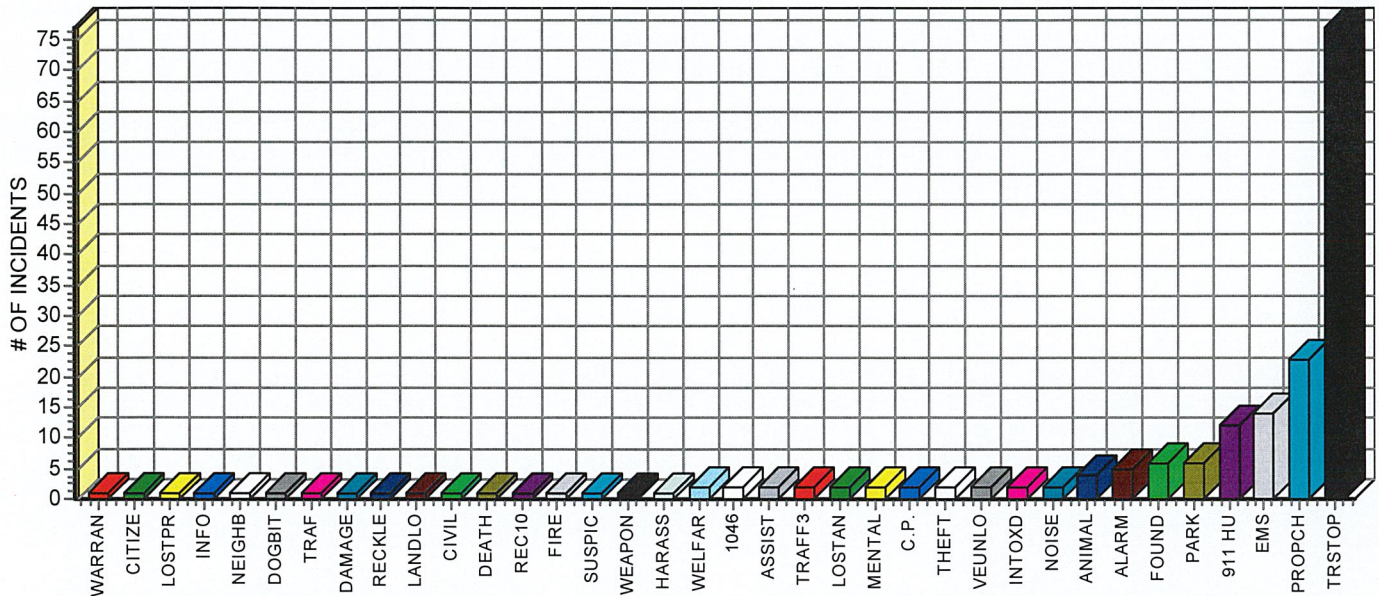

RECEIVED

SEP 3 2024

Initial: dg

Incident Frequency by TYPE (Top 36 of 36 Shown) (Using DATE RECD)

WARRAN 1	CITIZE 1	LOSTPR 1	INFO 1	NEIGHB 1	DOGBIT 1	TRAF 1
DAMAGE 1	RECKLE 1	LANDLO 1	CIVIL 1	DEATH 1	REC10 1	FIRE 1
SUSPIC 1	WEAPON 1	HARASS 1	WELFAR 2	1046 2	ASSIST 2	TRAFF3 2
LOSTAN 2	MENTAL 2	C.P. 2	THEFT 2	VEUNLO 2	INTOXD 2	NOISE 2
ANIMAL 4	ALARM 5	FOUND 6	PARK 6	911 HU 12	EMS 14	PROPCH 23
TRSTOP 77						