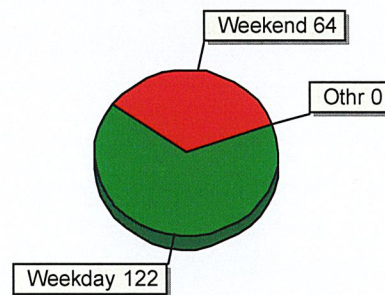

RECEIVED

SEP 3 2024

Initial: dg

Incident Frequency by TYPE (Top 36 of 36 Shown) (Using DATE RECD)

WARRAN 1	CITIZE 1	LOSTPR 1	INFO 1	NEIGHB 1	DOGBIT 1	TRAF 1
DAMAGE 1	RECKLE 1	LANDLO 1	CIVIL 1	DEATH 1	REC10 1	FIRE 1
SUSPIC 1	WEAPON 1	HARASS 1	WELFAR 2	1046 2	ASSIST 2	TRAFF3 2
LOSTAN 2	MENTAL 2	C.P. 2	THEFT 2	VEUNLO 2	INTOXD 2	NOISE 2
ANIMAL 4	ALARM 5	FOUND 6	PARK 6	911 HU 12	EMS 14	PROPCH 23
TRSTOP 77						

By Day of Week

Sunday 10.75 %	Monday 8.06 %
Tuesday 10.22 %	Wednesday 12.9 %
Thursday 13.98 %	Friday 20.43 %
Saturday 23.66 %	Other 0 %

Weekday vs Weekend

Weekend 34.41 %	Weekday 65.59 %
Oth 0 %	

Search Criteria: (LOGNUM >= 'A4-24-00001')
 (LOGNUM <= 'A4-24-10000')
 (DISTRICT >= '07')
 (DATE_RECD >= TO_DATE('8/1/2024','MM/DD/YYYY'))
 (DATE_RECD <= TO_DATE('8/31/2024','MM/DD/YYYY'))