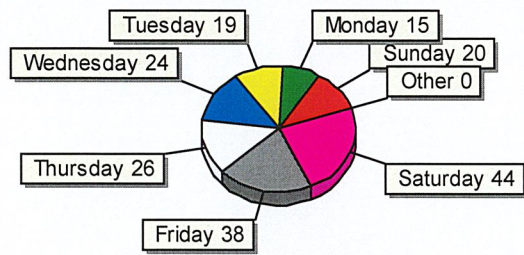

I attended the Wisconsin Police Leadership Foundation Summer Conference in the beginning of August as our training year began July 1, 2024, for all officers. Sgt Rossberger will be attending training this month in Rice Lake for his instructor certification.

RECEIVED

SEP 3 2024

Initial: dg

Incident Frequency by TYPE (Top 36 of 36 Shown) (Using DATE RECD)

WARRAN 1	CITIZE 1	LOSTPR 1	INFO 1	NEIGHB 1	DOGBIT 1	TRAF 1
DAMAGE 1	RECKLE 1	LANDLO 1	CIVIL 1	DEATH 1	REC10 1	FIRE 1
SUSPIC 1	WEAPON 1	HARASS 1	WELFAR 2	1046 2	ASSIST 2	TRAFF3 2
LOSTAN 2	MENTAL 2	C.P. 2	THEFT 2	VEUNLO 2	INTOXD 2	NOISE 2
ANIMAL 4	ALARM 5	FOUND 6	PARK 6	911 HU 12	EMS 14	PROPCH 23
TRSTOP 77						

By Day of Week

Sunday 10.75 %	Monday 8.06 %
Tuesday 10.22 %	Wednesday 12.9 %
Thursday 13.98 %	Friday 20.43 %
Saturday 23.66 %	Other 0 %

Weekday vs Weekend

Weekend 34.41 %	Weekday 65.59 %
Oth 0 %	

Search Criteria: (LOGNUM >= 'A4-24-00001')
 (LOGNUM <= 'A4-24-10000')
 (DISTRICT >= '07')
 (DATE_RECD >= TO_DATE('8/1/2024','MM/DD/YYYY'))
 (DATE_RECD <= TO_DATE('8/31/2024','MM/DD/YYYY'))