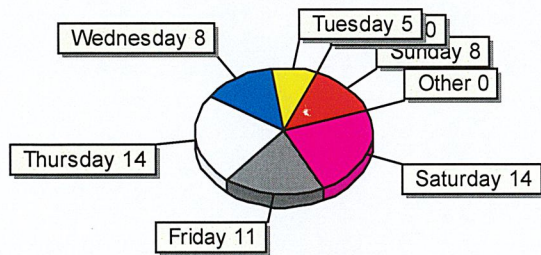

As I received emails from the Sheriff that people are calling the Sheriff's department main office to talk to an island officer and not utilizing dispatch, it is what dispatch is there for. Remember the Ashland County Dispatch number at 715-682-7032 ext. 1, that will get you the non-emergency dispatcher. Our office phone is forwarded to the dispatch number if no Island Officer is in the office, or if no one picks up the phone line. Contacting dispatch is the ONLY way to reach an Island Officer if one is on duty.

If there are any questions or wish to discuss things within the department, please feel free to come talk to me.

RECEIVED

NOV 6 2024

Initial: dg

Incident Frequency by TYPE (Top 22 of 22 Shown) (Using DATE RECD)

INTOXD 1	LOSTPR 1	TRAFF2 1	MISSIN 1	911 HU 1	OPEN 1	SUSPIC 1
DISTUR 1	ALARM 1	WELFAR 1	PHONE 1	VEUNLO 1	UNLOCK 1	ANIMAL 2
TRAFHZ 2	DRICON 2	EMS 3	FOUND 3	PARK 4	C.P. 6	TRSTOP 12
PROPCH 13						

By Day of Week