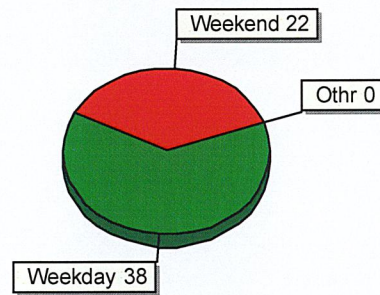

Weekday vs Weekend

Weekend 36.67 %	Weekday 63.33 %
Othr 0 %	

Search Criteria: (LOGNUM >= 'A4-24-00001')
(LOGNUM <= 'A4-24-10000')
(DISTRICT >= '07')
(DATE_RECD >= TO_DATE('10/1/2024','MM/DD/YYYY'))
(DATE_RECD <= TO_DATE('10/31/2024','MM/DD/YYYY'))