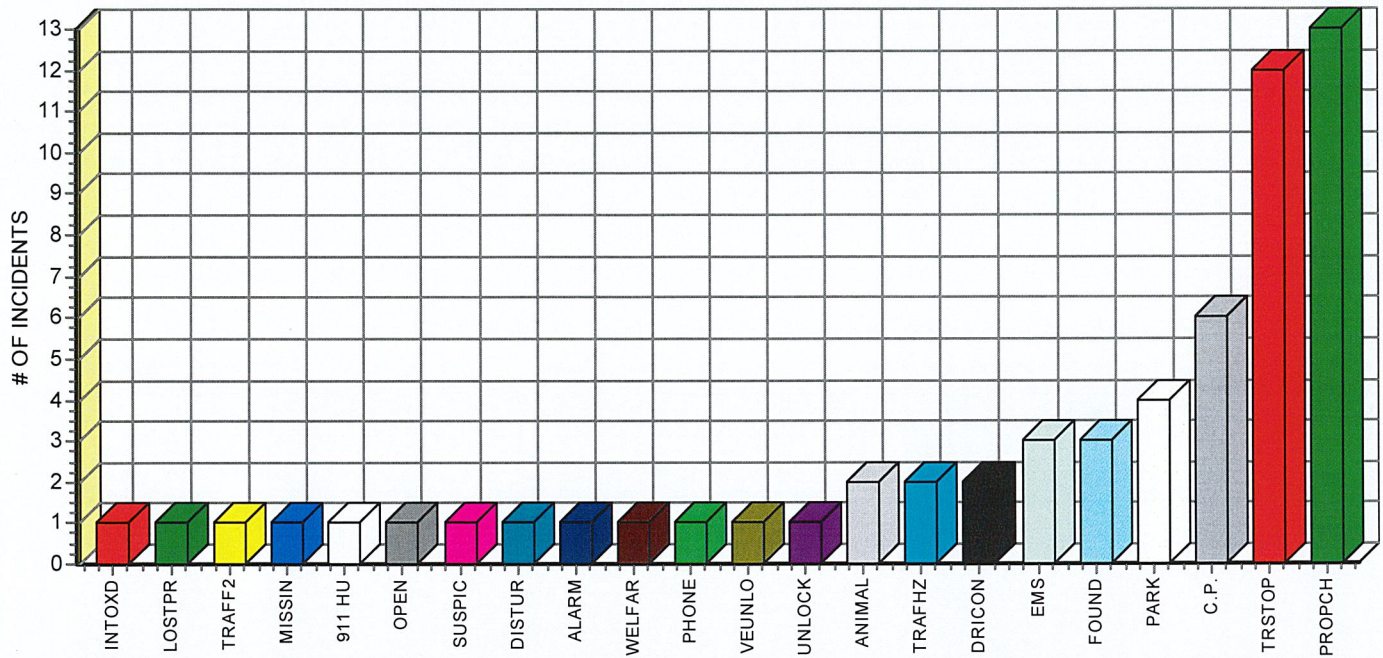

Incident Frequency by TYPE (Top 22 of 22 Shown) (Using DATE RECD)

INTOXD 1	LOSTPR 1	TRAFF2 1	MISSIN 1	911 HU 1	OPEN 1	SUSPIC 1
DISTUR 1	ALARM 1	WELFAR 1	PHONE 1	VEUNLO 1	UNLOCK 1	ANIMAL 2
TRAFHZ 2	DRICON 2	EMS 3	FOUND 3	PARK 4	C.P. 6	TRSTOP 12
PROPCH 13